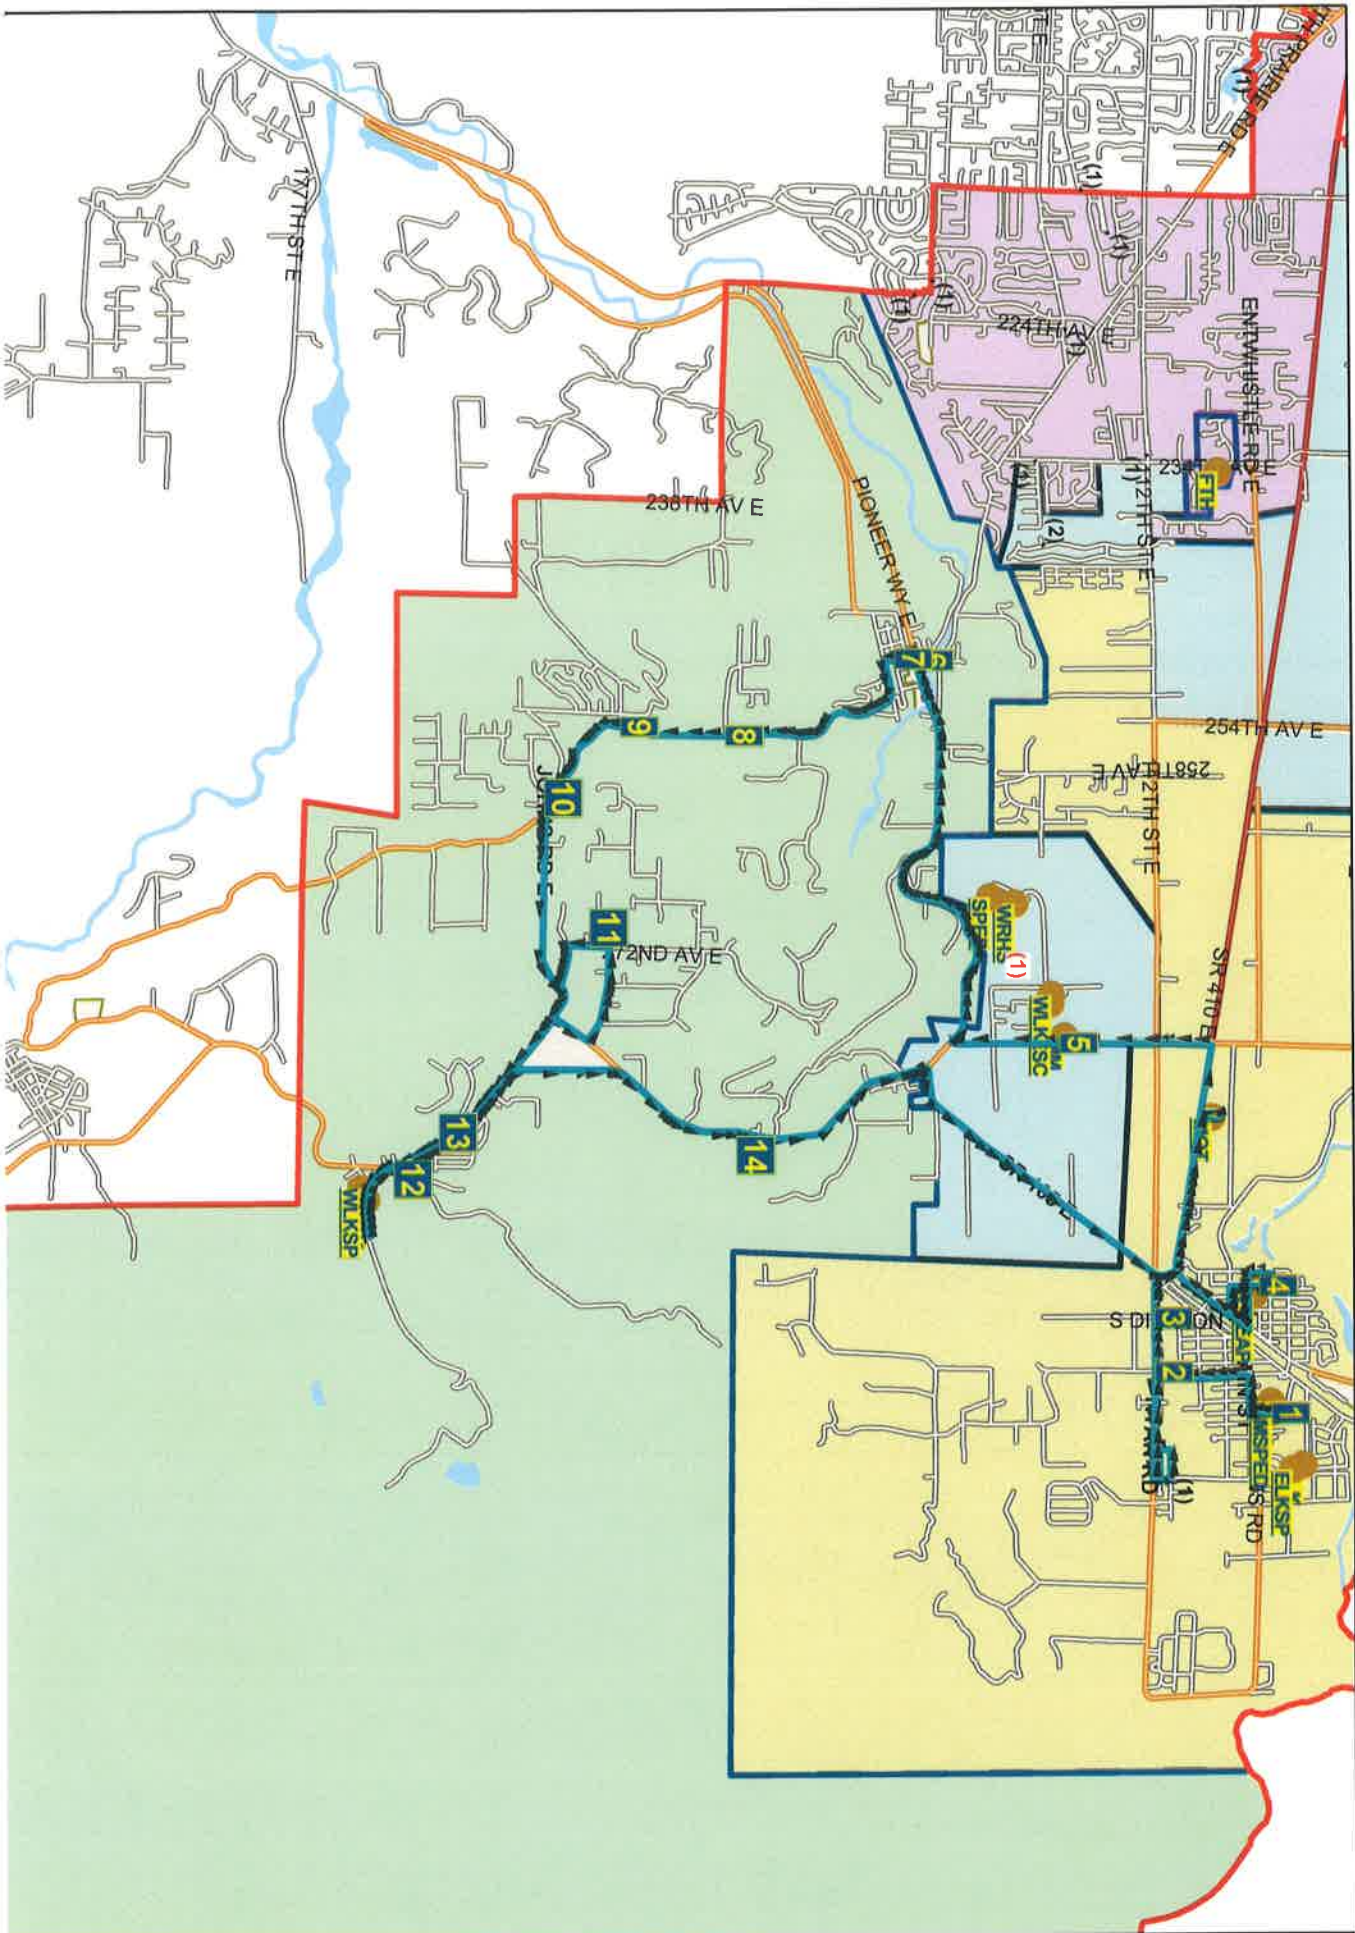

# White River School District 416 Route Map